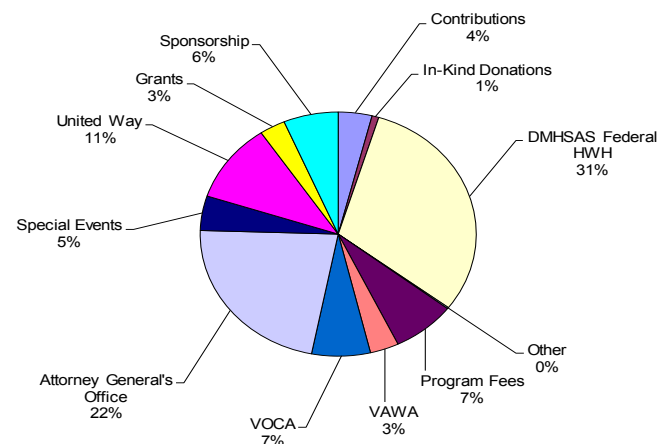

Many Thanks to the Following:

Oakwood Country Club, David North & Staff

Jumbo Foods
Kyle Dillingham
Pegasys

Table Captains—$400

Kim Blankenship
Vicki Brown
Mary Butler
Rynn Day
Norma Ferguson
Annie Galbreath
Virginia Groendyke
Barbie Henson
Rep. Mike & Cara Jackson
Marilyn Jenkins
Shelly Lambertz
Julie Lawrence
Elizabeth Miller
LaVonn McKnight
Vergie Pryor
Carol Zaloudek
Garfield County Republican Women
Hamm Management
ONG
Ward Petroleum

Business Sponsors

$2500
Integris Bass Baptist Health Center

$1250
Interbank
Maxline Construction
P&K Equipment
Parrish Enterprise
The Hanor Co. of WI, LLC

$750
Central National Bank
Comfort Inn
Communication Federal Credit Union
Edward Jones
McDonald's
Neurosurgery Association
OG&E
St. Mary's Regional Medical Center
Security National Bank
Wymer Brownlee

Support and Revenue FY 2012-2013

Voting Results

58 ballots were received. 51 ballots were found to be valid. Results are as follows: Newly elected YWCA Board members are Rynn Day and Martha Del Toro. New nominating committee members are Rynn Day, Annie Galbreath, Shalonda Kearney, Ralinda North, Jennifer Fields, Anita Luetkemeyer, and Karen Heizer.

Sponsors 2012-2013

Visionary

Darla Andrew
Johnne Atwood
Lynn Biddle
Sharon Boyd
Mary Butler
Kaye Dick

Betty Evans
Virginia Groendyke
Shelly Lambertz
Susie Maxwell
Gayle Mortenson
Roxanne Pollard
Carol Zaloudek

Champion

Elizabeth Beam
Rynn Day
Laura Fenton
Cindy Humphrey
Marilyn Jenkins
Paula LeForce
Marcie Mack
Karen Maxwell

Dolores McClure
Elizabeth Miller
Judith Snodgrass
Jo Lynne Vendetti
Myra Ward
Deborah Wilczek
Jerry Zaloudek
Dillingham Insurance

Advocate

Mary Evelyn Adams
Jeanette Allen
Frankie Allen
Barbara Anderson
Irene Asai
Vivian Atchinson
JB Baker
Tammy Beard
Betty Behring
Kim Blankenship
Carolynne Blankenship
Gloria Blevins
Susan Bowers
Susan Brinley
Vicki Brown
Donna Brueggemann
Kelly Callant

Geneva Carlsten
Kimberly Caruthers
Judy Chambers
Dr. Carrie Chastain
Lois Clausing
Dorothy Cochran
Sheila Collins
Katherine Corbin
Janet Cordell
Kayle Costello
Tanya Craig
Anita Cribley
April Danahy
Nancy Davies
Pat Diehl
Annie Dillingham
Sherry Dinsmore

Sam Doss
Doris Eifert
Lindsey Elston
Cheryl Evans
Diane Feightner
Norma Ferguson
Judy Forney
Leota Frantz
Renah Gibson
Joyce Greenhaw
Judy Gregory
Marilyn Grissett
Kelly Gwin
Janell Hamm
Joan Harper
Karen Heizer
Molly Helm

Mary Henneke
Barbie Henson
Mary Jo Hoffman
Cheryl Holmes
Nancy Hromas
Connie Hulse
Nancy Humphrey
Sherrel Jones
Eileen Kurtz
Carol Lambertz
Julie Lawrence
Alice Lennox
Lori Long
Pauline Lowe
Anita Luetkemeyer
Lynette Luttrell