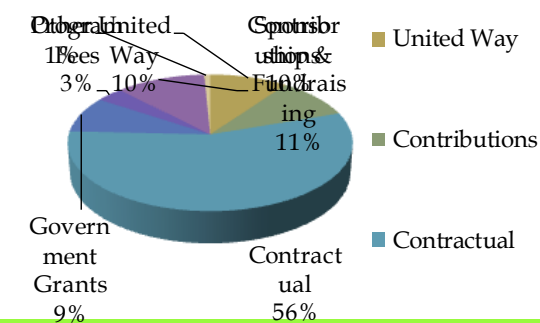

YWCA Enid

Annual Meeting & Luncheon Agenda

Monday, July 21, 2014

Oakwood Country Club

Facts & Figures

FY 2013-2014

Welcome & Acknowledgements.....Roxanne Pollard
Invocation.....Shalonda Kearney
Video.....YWCA Enid
Introduction of Speaker.....Roxanne Pollard
Keynote Speaker's Address.....Nadir Nibras
Call Business Meeting to Order.....Roxanne Pollard
Executive Director's Report.....Kim Blankenship
Other Business.....Louis Vuitton Raffle

Awards Presentation

YWCA Volunteer of the Year.....Lucy Gegorio
Woman of the Year.....Norma Ferguson
Adjournment.....Roxanne Pollard

Crisis Center

- 330 clients received emergency shelter in the Crisis Center.
- 594 calls received on the Crisis Line requiring referrals, counseling or shelter.
- 246 clients received counseling after experiencing a traumatic life event.
- 1,295 men, women and children received free clothing & household items from My Sister's Closet.
- 47 community education presentations were given.
- Over 36 families were sponsored for the Christmas Adopt-A-Family program.

Youth

- 79 underprivileged teens received gifts through Teen Christmas Sponsorship.
- 100 young women attended the annual Girl Power Rally.

Staff & Volunteers

- Staff contributed $2,619.42 to the United Way's annual campaign.
- Staff completed more than 340 hours of training in the fields of domestic violence, sexual assault, stalking, child victimization, crisis intervention and customer service.
- 72 individual volunteers contributed 760 hours toward YWCA programs and special events for a total savings to the YWCA, at minimum wage, of $5,510.00.

REFLECTION'S Halfway House

- Served 29 women & 52 children.
- Staff completed more than 30.5 hours of substance training from the Oklahoma Department of Mental Health and Substance Abuse Services.