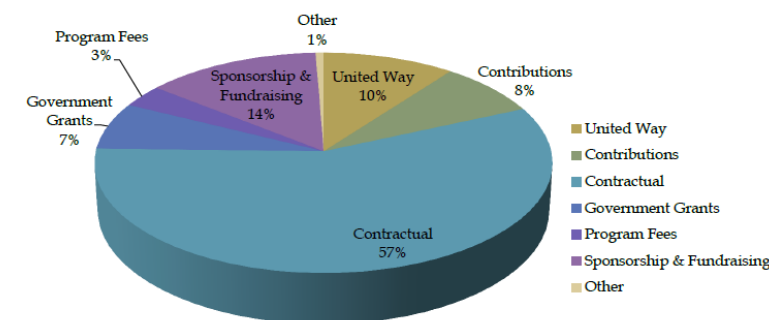

YWCA Enid

Annual Meeting & Luncheon Agenda

Monday, July 20, 2015

Oakwood Country Club

Facts & Figures

FY 2014-2015

Welcome & Acknowledgements.....	Roxanne Pollard
Invocation.....	Susan Southall
Introduction of Speaker.....	Roxanne Pollard
Keynote Speaker's Address.....	Linda Anderson
Call Business Meeting to Order.....	Roxanne Pollard
Executive Director's Report.....	Kim Blankenship
Other Business.....	Louis Vuitton Raffle

Awards Presentation

YWCA Volunteer of the Year.....	Lindsey Elston
Woman of the Year.....	Sandy Howard
Adjournment.....	Roxanne Pollard

*Don't forget to visit the silent auction. Closing 15 minutes after adjournment.

Crisis Center

- 411 clients received emergency shelter in the Crisis Center.
- 902 calls received on the Crisis Line requiring referrals, counseling or shelter.
- 196 clients received counseling after experiencing a traumatic life event.
- 1,583 men, women and children received free clothing & household items from My Sister's Closet.
- 47 community education presentations were given.
- Over 39 families were sponsored for the Christmas Adopt-A-Family program.

Youth

- 47 underprivileged teens received gifts through Teen Christmas Sponsorship.
- 80 young women attended the annual Girl Power Rally.

Staff & Volunteers

- Staff contributed $2,360.23 to the United Way's annual campaign.
- Staff completed more than 200 hours of training in the fields of domestic violence, sexual assault, stalking, child victimization, crisis intervention and customer service.
- 221 individual volunteers contributed 1,432.25 hours toward YWCA programs and special events for a total savings to the YWCA, at minimum wage, of $10,383.81.

REFLECTION'S Halfway House

- Served 24 women & 54 children.
- Staff completed more than 35 hours of substance training from the Oklahoma Department of Mental Health and Substance Abuse Services.

SANE Program

- 19 rape exams performed by a certified sexual assault nurse examiner.